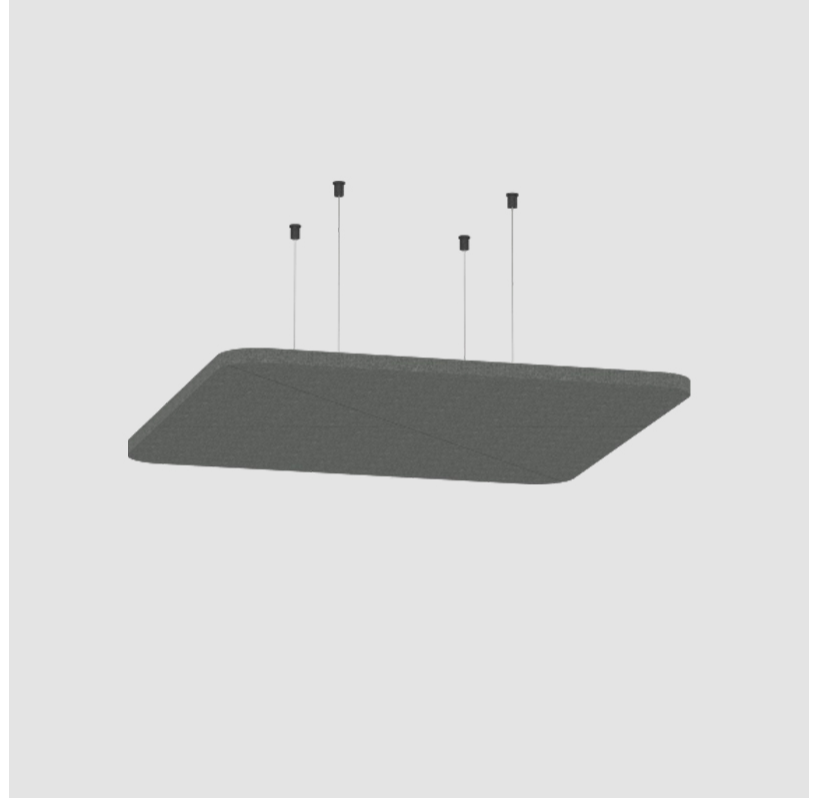

PROJECT	_____
TYPE	_____
SPECIFIER	_____
QUANTITY	_____
DATE	_____

QUANTUM ACOUSTIC PANEL SUSPENSION

A300707-

base number	_____	_____	_____
	Finishes (Diamond)	Finish Options	Cable Length

1. To build a product code in our configurator select the specify button on the base model # product page
2. To build a manual product code on this datasheet choose from the options listed below in blue font and add the suffix to the base model #

GENERAL

Series: Quantum Acoustic Panel
Brand: Prolicht
Division: Architectural
Mounting Type: Suspension
Mounting Location: Ceiling
Subcategory: Acoustic

PHYSICAL

Shape: Round
Length (mm): 800
Length (in): 31 ½
Width (mm): 800
Width (in): 31 ½
Height (mm): 24
Height (in): 15/16

Fixture Finish: [ANC / ASH / BNA / BTC / BZE / CEL / EGG / EVG / FOG / FOS / FST / FUA / IRI / IRO / KHA / LIC / LIM / MER / MSN / MUS / ONX / PEA / PLU / POL / PPY / RAY / ROY / RST / STE / SWD / TAN / TAU](#)

Holder Finish: [SSR / BKV / CWI / CRY / HAB / LAG / UFT / ITA / RUA / RUR / MIC / FTG / MYG / TWT / LOD / PUS / FRO / FUP / KIA / POP / BLS / SPG / MEY / GOH / GUM / CHC / COM / ABZ / JAG](#)

Fixture Material: [Aluminum](#)
[Cable Details: 2000mm / 6000mm Transparent Cable](#)

ELECTRICAL

LED

OPTICAL

RATINGS AND CERTIFICATIONS

Certified By: CSA Certified to UL and CSA Standards
IP rating: IP20